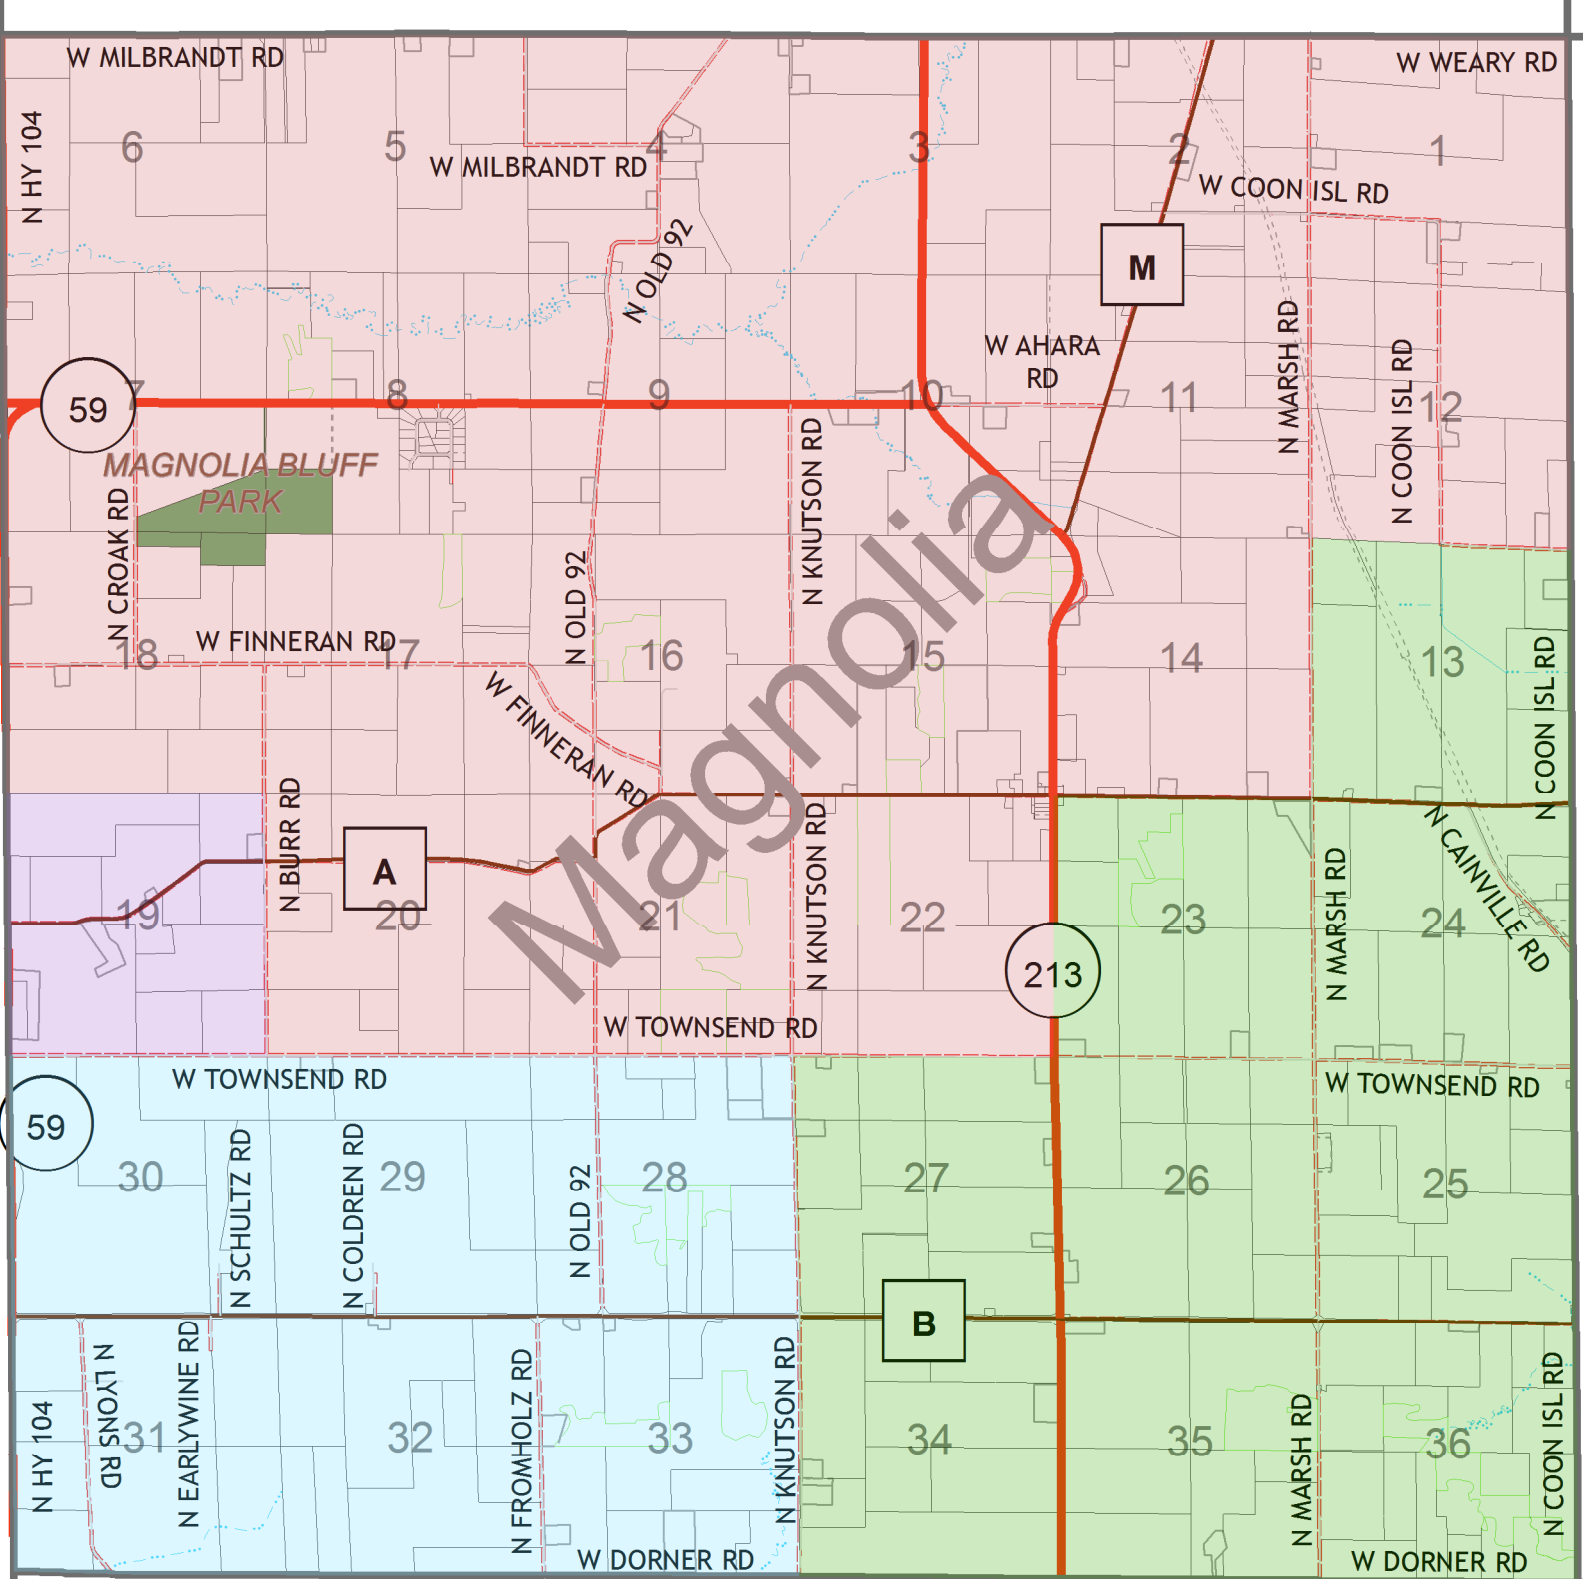

# TOWN OF MAGNOLIA FIRE AND EMS DISTRICT MAP

**Magnolia Fire Districts Roads**

	Albany Fire and EMS		LOCAL
	Brodhead Fire and EMS		COUNTY
	Evansville Fire and EMS		HIGHWAY
	Footville Fire and EMS		